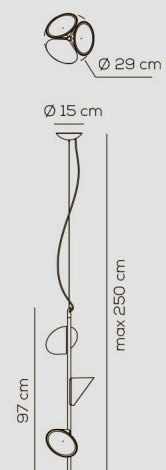

3000K*
2700K upon request

LED 4 x 15W - diffused beam
4 x ~1234 lm* ~86 lm/W* source

220-240VAC

example composition code
SP ORCHI4 SA XX LED

SPORCHI3SAXXLED

orchid

Rainer Mutsch

SP ORCHI 3
kg 6 m³ 0,18

Colours
BC white
SA sand
AN anthracite grey

3000K*
2700K upon request

LED 3 x 15W - diffused beam
3 x ~1234 lm* ~86 lm/W* source

220-240VAC

example composition code
SP ORCHI3 SA XX LED

LTORCHIDANXXLED

orchid