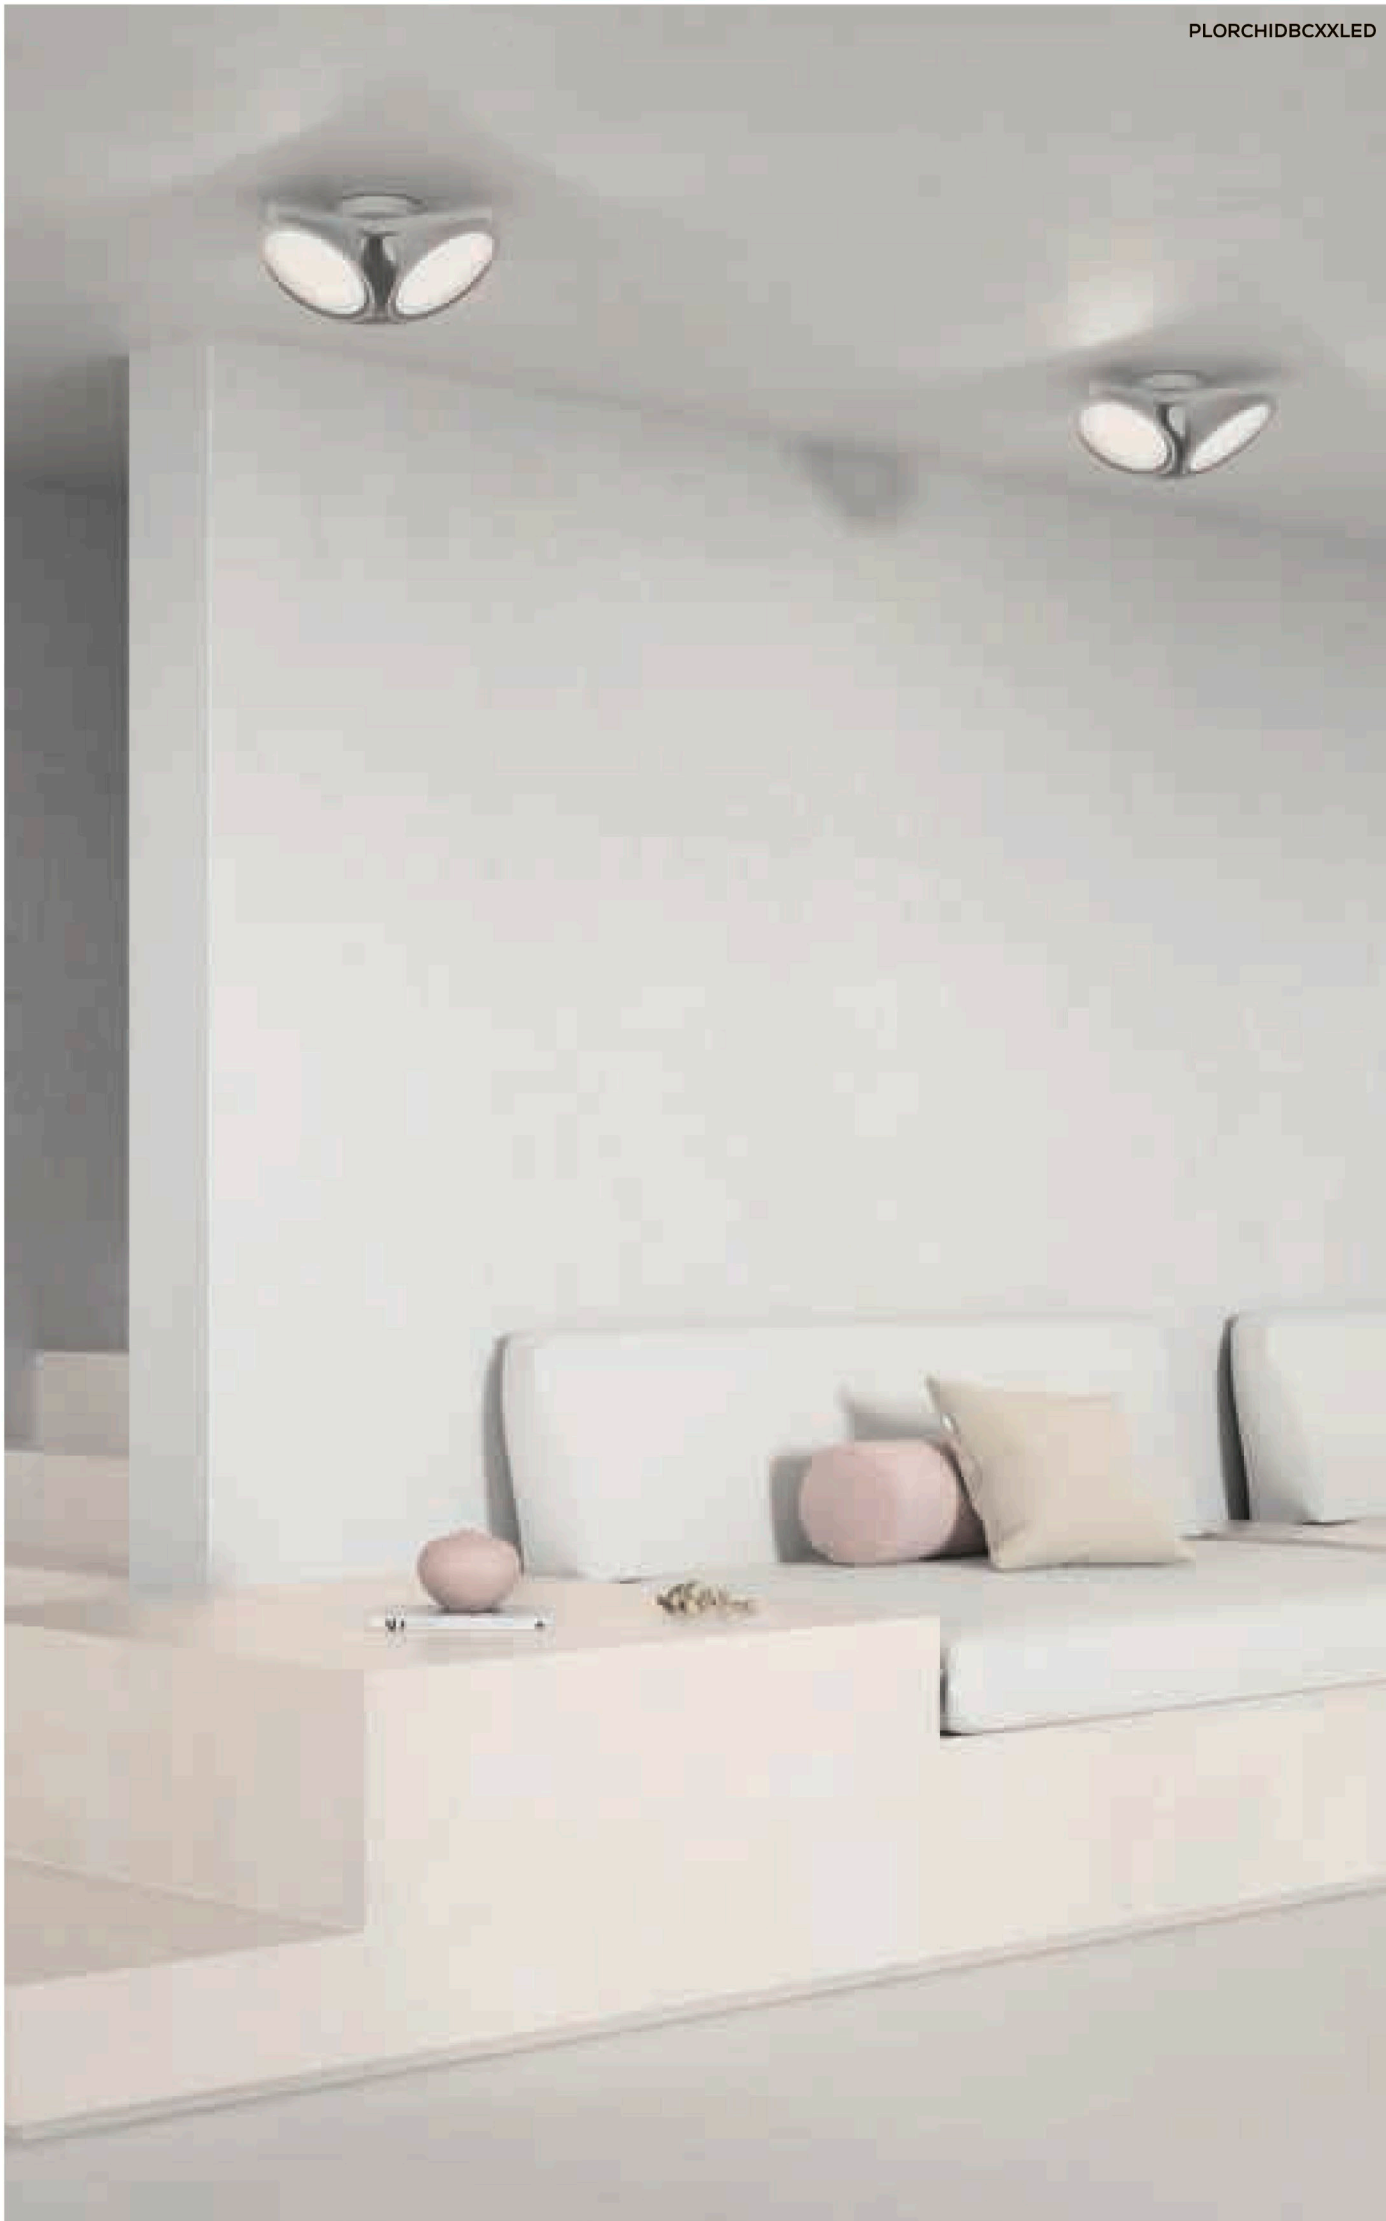

PLORCHIDBCXXLED