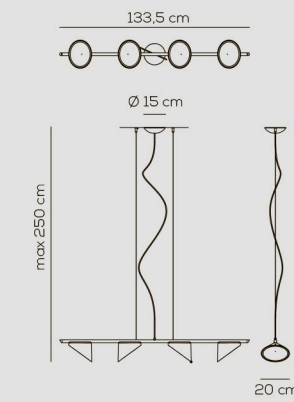

SPORCHI4ANXXLED

orchid

Rainer Mutsch

SP ORCHI 4
kg 8 m³ 0,2

IP20 CRI90 **LED**

Colours
BC white
SA sand
AN anthracite grey

3000K*
2700K upon request

LED 4 x 15W - diffused beam
4 x ~1234 lm* ~86 lm/W* source

220-240VAC

example composition code
SP ORCHI4 SA XX LED