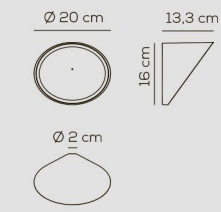

APORCHIDBCXXLED

orchid

Rainer Mutsch

AP ORCHID
kg 1 m³ 0,02