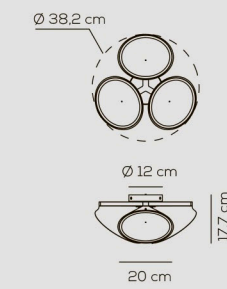

110-240Vac

example composition code
LT ORCHID AN XX LED

LTORCHIDBCXXLED

PLORCHIDBCXXLED

orchid

Rainer Mutsch

PL ORCHID
kg 6 m³ 0,07

ORCHID / DIMMER INCLUDED