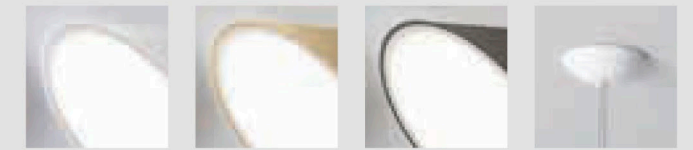

orchid

Rainer Mutsch

PTORCHIDBCXXLED / LTORCHIDBCXXLED
SPORCHI4BCXXLED (up) / APORCHIDBCXXLED (down)
SPORCHI3BCXXLED (up) / PLORCHIDBCXXLED (down)

PTORCHIDBCXXLED

orchid

Rainer Mutsch

Collezione composta da lampade da parete, soffitto, sospensione, terra e tavolo in alluminio.
Disponibile in tre colori.
La sorgente luminosa è a LED integrato dimmerabile.

*Collection consisting of aluminium wall, ceiling, suspended, floor and table lamps.
Available in three colours.
Built-in dimmable LED light source.*

GENERAL INFORMATION

COLOURS

white

sand

anthracite grey

white canopy

PT ORCHID
kg 13 m³ 0,2

CE EAC ETL in progress

ORCHID / DIMMER INCLUDED

Colours
BC white
SA sand
AN anthracite grey

3000K*
2700K upon request
3500K upon request

LED 3 x 6.5W - diffuser beam
3 x ~671 lm* ~103 lm/W* source