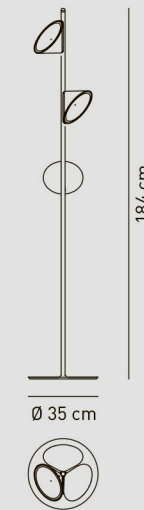

PT ORCHID
kg 13 m³ 0,2

CE EAC ETL in progress

ORCHID / DIMMER INCLUDED

Colours
BC white
SA sand
AN anthracite grey

3000K*
2700K upon request
3500K upon request

LED 3 x 6.5W - diffuser beam
3 x ~671 lm* ~103 lm/W* source

3000K*
2700K upon request

LED 4 x 15W - diffused beam
4 x ~1234 lm* ~86 lm/W* source

220-240VAC

example composition code
SP ORCHI4 SA XX LED

SPORCHI3SAXXLED

orchid

Rainer Mutsch

SP ORCHI 3
kg 6 m³ 0,18

Colours
BC white
SA sand
AN anthracite grey

3000K*
2700K upon request

LED 3 x 15W - diffused beam
3 x ~1234 lm* ~86 lm/W* source

220-240VAC

example composition code
SP ORCHI3 SA XX LED

LTORCHIDANXXLED

orchid

Colours
BC white
SA sand
AN anthracite grey

3000K*
2700K upon request

LED 3 x 15W - diffused beam
3 x ~1234 lm* ~86 lm/W* source

220-240VAC

example composition code
PL ORCHID SA XX LED

PLORCHIDANXXLED

APORCHIDBCXXLED