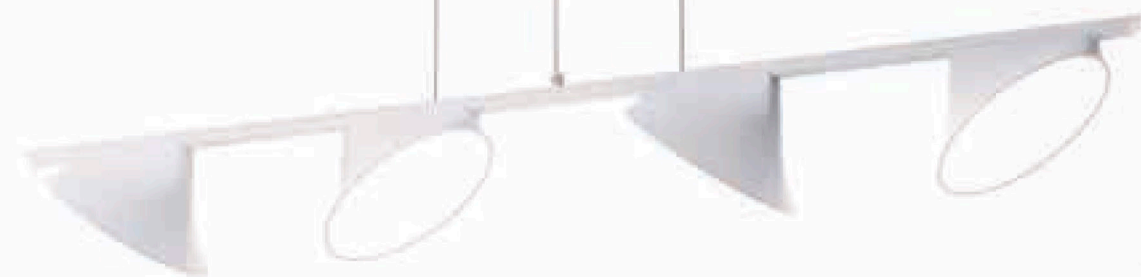

orchid

Rainer Mutsch

PTORCHIDBCXXLED / LTORCHIDBCXXLED
SPORCHI4BCXXLED (up) / APORCHIDBCXXLED (down)
SPORCHI3BCXXLED (up) / PLORCHIDBCXXLED (down)

PTORCHIDBCXXLED

orchid

Rainer Mutsch

Collezione composta da lampade da parete, soffitto, sospensione, terra e tavolo in alluminio.
Disponibile in tre colori.
La sorgente luminosa è a LED integrato dimmerabile.

*Collection consisting of aluminium wall, ceiling, suspended, floor and table lamps.
Available in three colours.
Built-in dimmable LED light source.*

GENERAL INFORMATION

COLOURS

white

sand

anthracite grey

white canopy

PT ORCHID
kg 13 m³ 0,2

CE EAC ETL in progress

ORCHID / DIMMER INCLUDED

Colours
BC white
SA sand
AN anthracite grey

3000K*
2700K upon request
3500K upon request

LED 3 x 6.5W - diffuser beam
3 x ~671 lm* ~103 lm/W* source