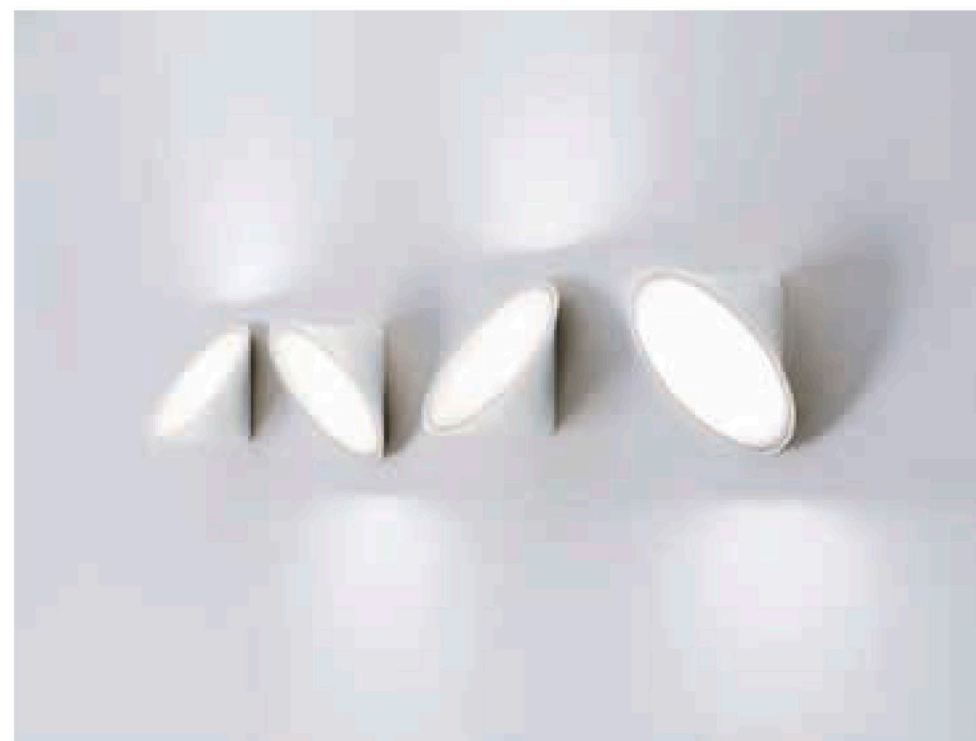

orchid

Rainer Mutsch

PTORCHIDBCXXLED / LTORCHIDBCXXLED
SPORCHI4BCXXLED (up) / APORCHIDBCXXLED (down)
SPORCHI3BCXXLED (up) / PLORCHIDBCXXLED (down)