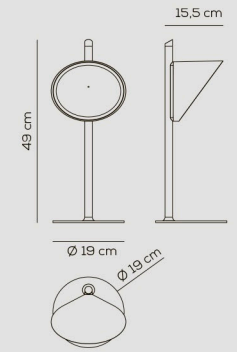

orchid

Rainer Mutsch

LT ORCHID
kg 2,5 m³ 0,07